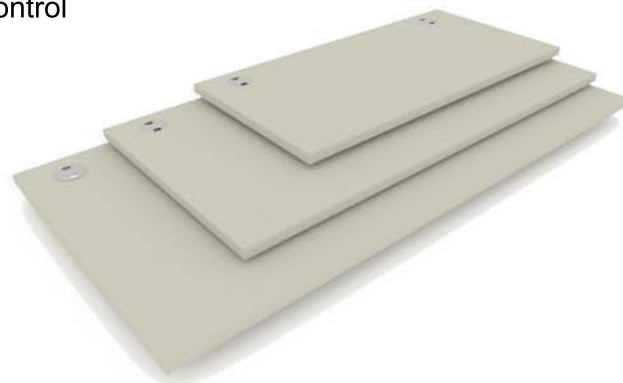

Voi Worksurfaces - White

HONVTR72CW - 72"W X 30"D

$
List: $462.00 EA

HONVTR60CW - 60'WX 30"D

$
List: $390.00 EA

While supplies last. Pricing subject to change. Not responsible for typographical errors. All offers valid now through close of business on December 31, 2016* (with certain noted exceptions)